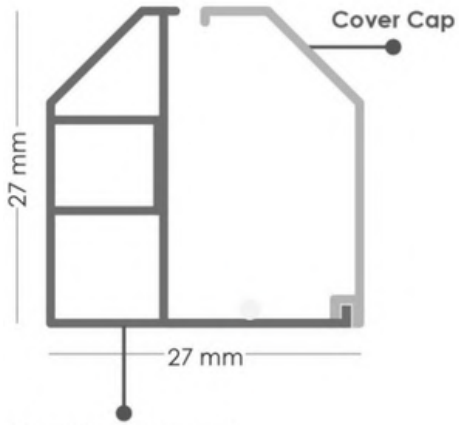

Aluminium Channel

Channel Specifications