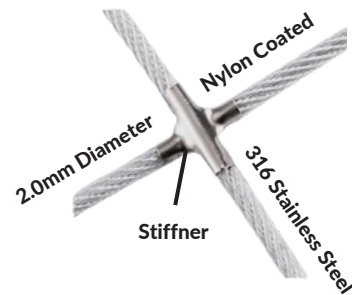

Cable Specifications