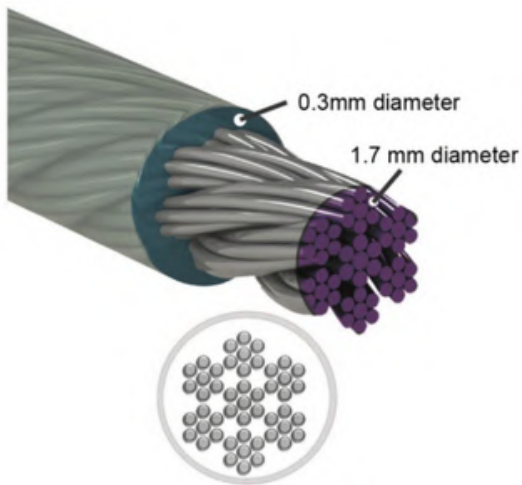

Cable Specifications