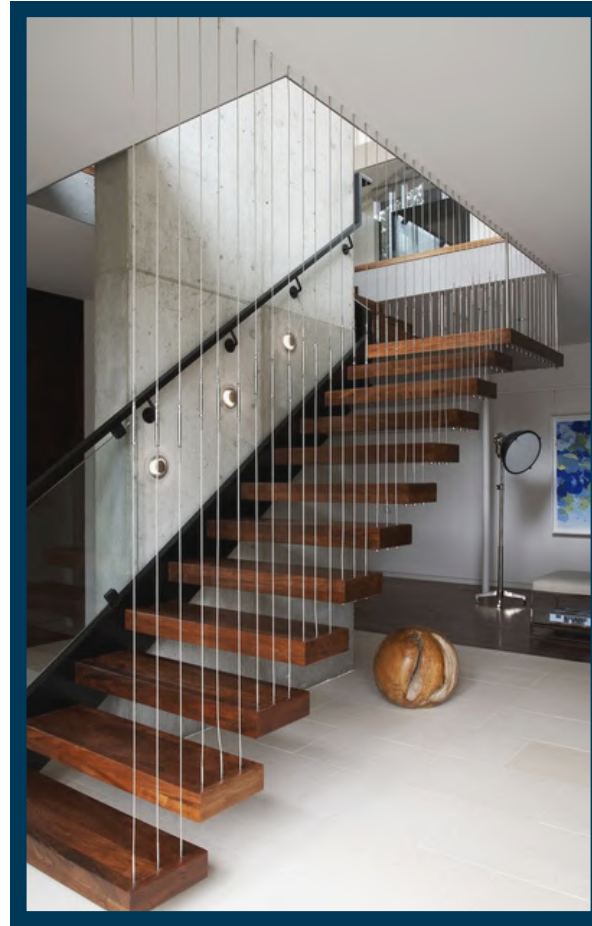

They provide both safety and a classy look.

TYPES OF BALCONY INSTALLATIONS

L - SHAPE BALCONY

STRAIGHT BALCONY

C - SHAPE BALCONY

U - SHAPE BALCONY

INSTALLATION IN WINDOW

Windows are the most important openings in a built structure as they allow natural light and ventilation inside the building keeping it fresh.

People feel restricted to open the windows these days due to multiple reasons and mostly pigeons.

Similarly applying MS Grilles will obstruct the view as well as disrupt the look of the structure.

For all such problems invisible grilles is the best option.

TYPES OF WINDOW INSTALLATIONS

SLIDING WINDOW

CASEMENT WINDOW

FIXED WINDOW

BI - FOLD WINDOW

INSTALLATION IN STAIRCASE

Staircase rail gives support to any person walking upstairs or downstairs.

The advantage of invisible grilles is space efficiency where stainless steel cable provides safety and makes the place visually appealing.

TYPES OF STAIRCASE INSTALLATIONS

HORIZONTAL INSTALLATION

VERTICAL INSTALLATION

INSTALLATION IN RAILING & PARTITION

Railing is an installation similar to staircase installation. But, invisible grilles are preferably necessary when it comes to the terrace area or staircase landing region.