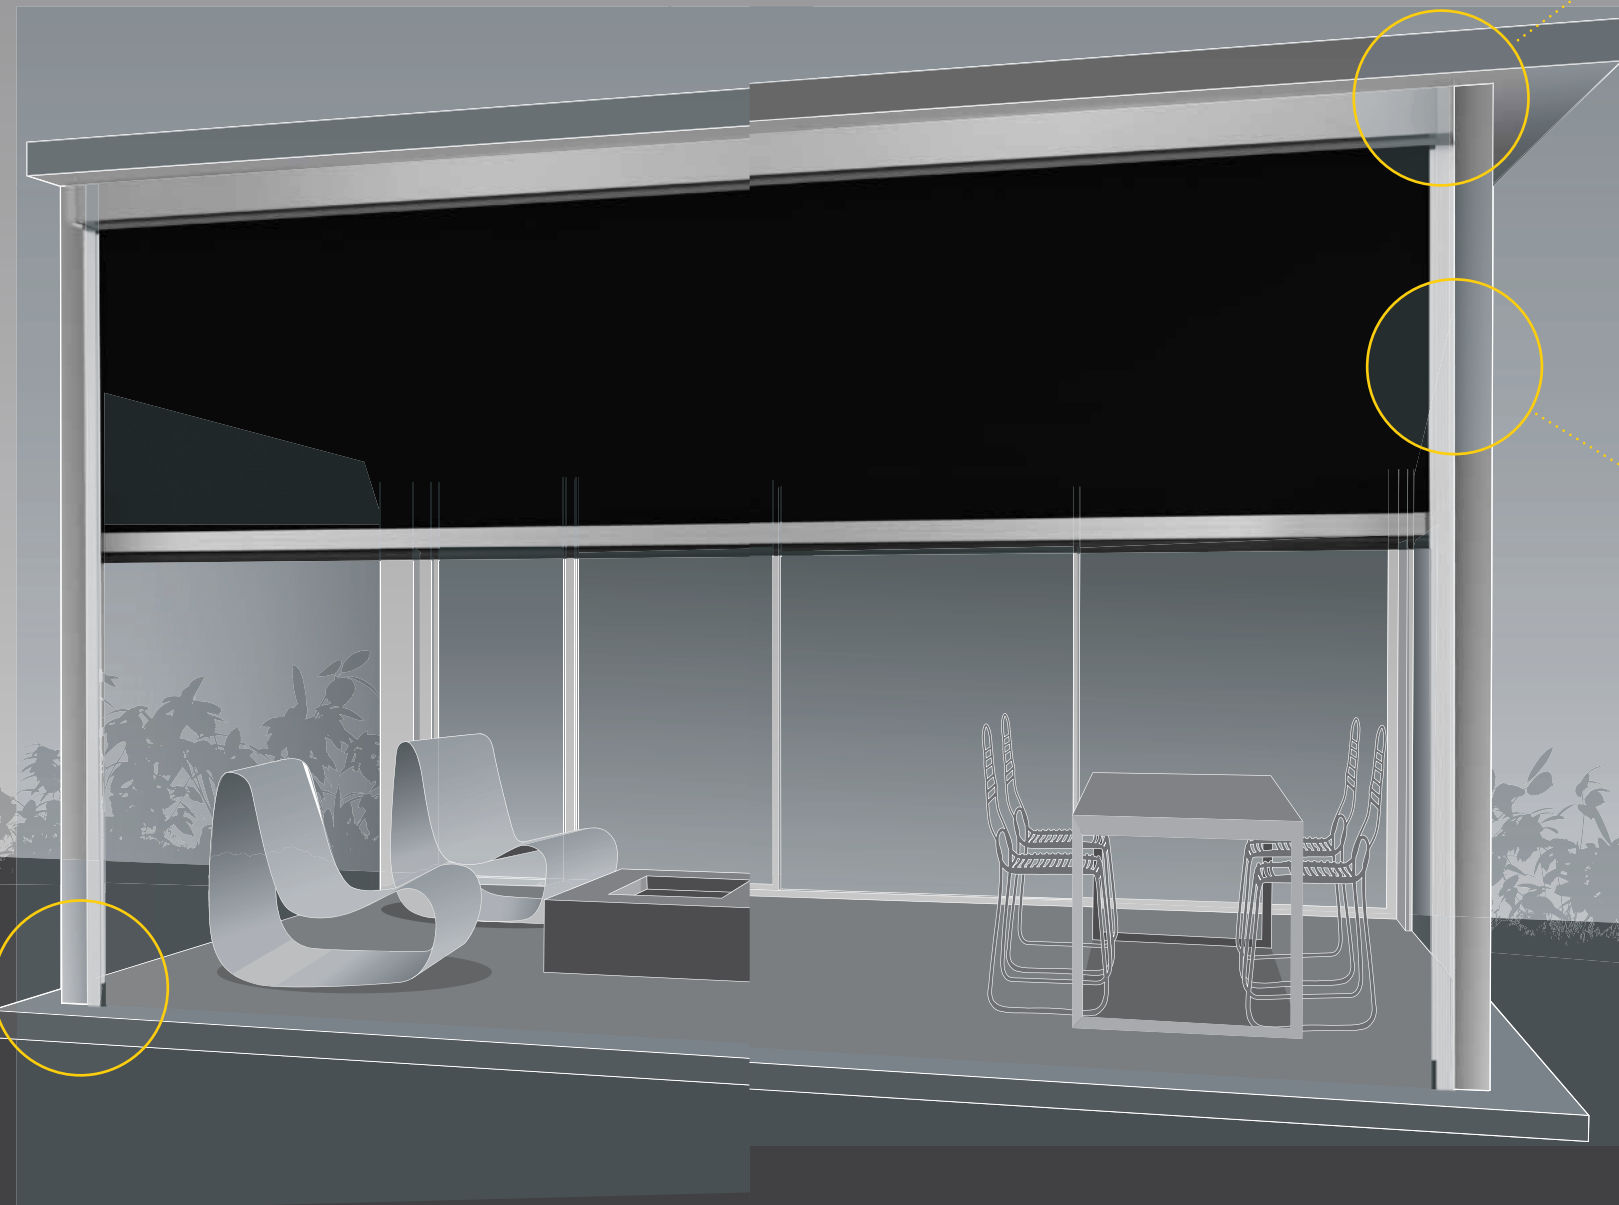

## More room for living and entertaining – all year round

Zipscreen gives you privacy and year-round protection as well as keeping you safe from the elements and insects.

Enhance your living space and create an outdoor haven. Experience true relaxation and comfortable entertainment without the time-consuming stress and cost of traditional renovations.

# The Zipscreen difference

Zipscreen is Australian designed and manufactured and features the latest in technological innovation – ensuring the finest outdoor shade solution.

Your custom designed blinds can be made in widths up to 5.8 metres or an impressive 7 metres with Zipscreen Extreme, offering you an external solution to fit almost any area.

## Customised headbox configuration

Zipscreen's head boxes are manufactured from high-quality aluminium featuring a modern, square profile. Take advantage of the versatile installation options offering either a full/semi-enclosed cassette or fascia configuration.

## One action Ultra-Lock

Exclusive to Zipscreen, the patented Ultra-Lock is a hidden locking mechanism that integrates into the side channel of the system. The result? A secure and tensioned blind with an ultra-smooth taut fabric finish.