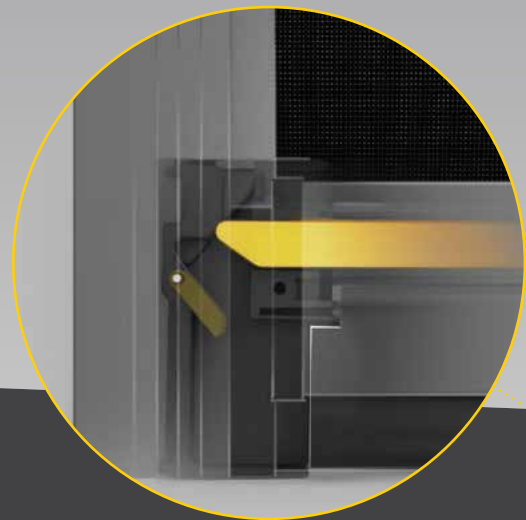

## Customised headbox configuration

Zipscreen's head boxes are manufactured from high-quality aluminium featuring a modern, square profile. Take advantage of the versatile installation options offering either a full/semi-enclosed cassette or fascia configuration.

## One action Ultra-Lock

Exclusive to Zipscreen, the patented Ultra-Lock is a hidden locking mechanism that integrates into the side channel of the system. The result? A secure and tensioned blind with an ultra-smooth taut fabric finish.

## Hidden fabric retention

Concealed within the channels, z-LOCK™ securely fastens the fabric in position creating a strong, streamlined finish. With precision integration, the zip-guided system ensures zero gaps between the fabric and channel while ensuring an effortless operation.