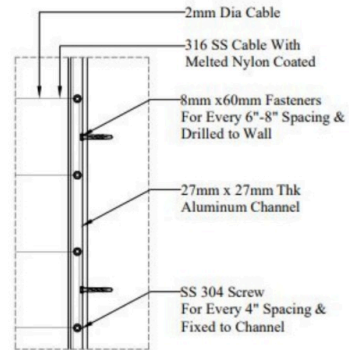

BALCONY SHARP DRAWING

- 2mm Dia Cable
- 316 SS Cable With Melted Nylon Coated
- 27mm X 27mm Thk Aluminium Channel
- Spacing of Each Cable is 3 3/4"
- Stiffener Line of 316 SS Grade

INVISIBLE GRILLS DETAILS

DETAIL - A

8mm x 60mm, 8mm x 80mm, 8mm x 120mm fastener

Self Drilled Screws SS 304 Grade

Fixing Details

WINDOW SHARP DRAWING

- 2mm Dia Cable
- 316 SS Cable With Melted Nylon Coated
- 27mm x 27mm Thk Aluminum Channel
- spacing of each cable is 3 3/4"

DETAIL-A

HILTI-8mm x 60mm fastener

Self Drilled Screws SS 304 Grade

Fixing Details

INVISIBLE GRILLES DETAILS