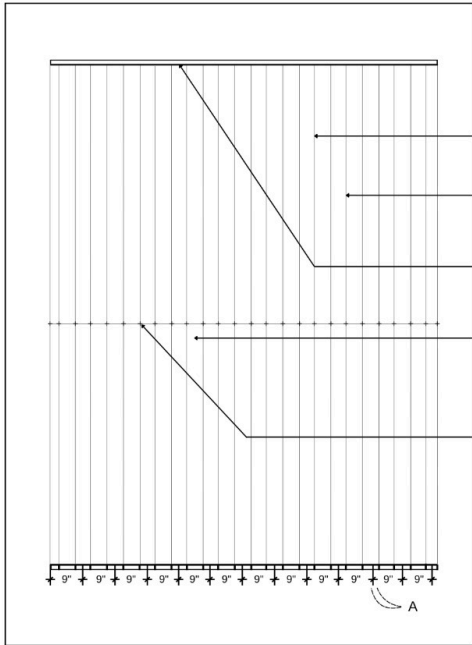

BALCONY SHARP DRAWING

- 2mm Dia Cable
- 316 SS Cable With Melted Nylon Coated
- 27mm X 27mm Thk Aluminium Channel
- Spacing of Each Cable is 3 3/4"
- Stiffener Line of 316 SS Grade

INVISIBLE GRILLS DETAILS

DETAIL - A

8mm x 60mm, 8mm x 80mm, 8mm x 120mm fastener

Self Drilled Screws SS 304 Grade

Fixing Details

WINDOW SHARP DRAWING

- 2mm Dia Cable
- 316 SS Cable With Melted Nylon Coated
- 27mm x 27mm Thk Aluminum Channel
- spacing of each cable is 3 3/4"