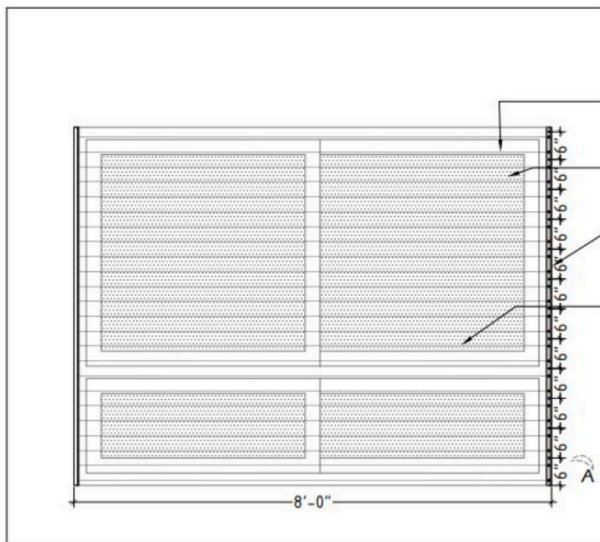

DETAIL - A

8mm x 60mm, 8mm x 80mm, 8mm x 120mm fastener

Self Drilled Screws SS 304 Grade

Fixing Details

WINDOW SHARP DRAWING

- 2mm Dia Cable
- 316 SS Cable With Melted Nylon Coated
- 27mm x 27mm Thk Aluminum Channel
- spacing of each cable is 3 3/4"