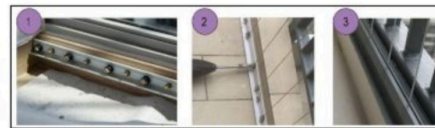

BALCONY SHARP DRAWING

- 2mm Dia Cable
- 316 SS Cable With Melted Nylon Coated
- 27mm X 27mm Thk Aluminium Channel
- Spacing of Each Cable is 3 3/4"
- Stiffener Line of 316 SS Grade

INVISIBLE GRILLS DETAILS

DETAIL - A

8mm x 60mm, 8mm x 80mm, 8mm x 120mm fastener

Self Drilled Screws SS 304 Grade

Fixing Details

WINDOW SHARP DRAWING

- 2mm Dia Cable
- 316 SS Cable With Melted Nylon Coated
- 27mm x 27mm Thk Aluminum Channel
- spacing of each cable is 3 3/4"