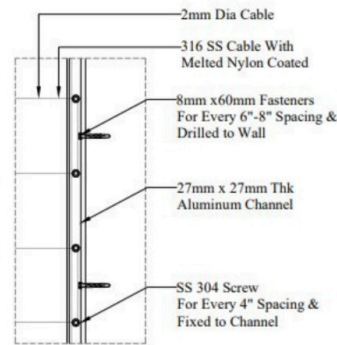

DETAIL - A

8mm x 60mm, 8mm x 80mm, 8mm x 120mm fastener

Self Drilled Screws SS 304 Grade

Fixing Details

WINDOW SHARP DRAWING

- 2mm Dia Cable
- 316 SS Cable With Melted Nylon Coated
- 27mm x 27mm Thk Aluminum Channel
- spacing of each cable is 3 3/4"

DETAIL-A

HILTI-8mm x 60mm fastener

Self Drilled Screws SS 304 Grade

Fixing Details

INVISIBLE GRILLES DETAILS